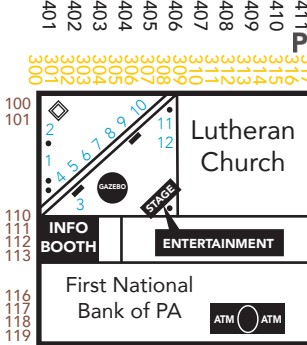

Bedford Fall Foliage Festival Vendor Map '23

E. JOHN ST.

VONDERSMITH AVE.

PENN ST.

CENTRAL WAY

PITT ST. (Lincoln Highway/Rt. 30)

S. JULIANA ST.

836
835
831
830
829
828
827
826
825
824
823
822
821
820
819
818

817
816
815
814
813
812
811
810
809
808
807
806
805
804
803
802
801
800

S. JULIANA ST.

158
157
156
155
154
153
152
151
149
147
146
145
140

PITT ST. (Lincoln Highway/Rt. 30)

FREE
Craft Vendor Parking and Bus Shuttle Service to and From Bedford

FAIR-GROUND BUS STOP

S. THOMAS ST.

FAIR-GROUND BUS STOP

LEGEND

- Electric (food vendors)
- Water
- Handicapped Toilet
- Portable Toilets
- ATM Machine
- Welcome Tent
- Baby Changing Station

700's & Demos

Children's Theater

ENTERTAINMENT RIVER STAGE

INFO BOOTH

HC PT

RIVER FRONT