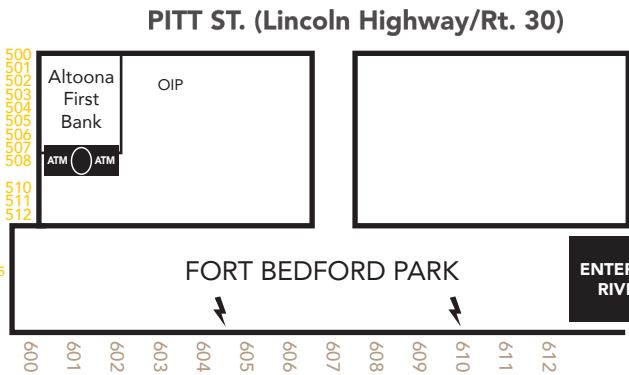

Bedford Fall Foliage Festival Vendor Map '23

E. JOHN ST.

VONDERSMITH AVE.

PENN ST.

CENTRAL WAY

PITT ST. (Lincoln Highway/Rt. 30)

S. JULIANA ST.

836
835
831
830
829
828
827
826
825
824
823
822
821
820
819
818

817
816
815
814
813
812
811
810
809
808
807
806
805
804
803
802
801
800

S. JULIANA ST.

158
157
156
155
154
153
152
151
149
147
146
145
140

PITT ST. (Lincoln Highway/Rt. 30)

FREE
Craft Vendor Parking and Bus Shuttle Service to and From Bedford

Bedford Co Fair Grounds
729 West Pitt Street
Bedford, PA 15522
814.623.9011

PITT ST. (Lincoln Highway/Rt. 30)

OLD BEDFORD VILLAGE BUS STOP

S. RICHARD ST. (Bus. Rt. 220)

→ Old Bedford Village • 220 Sawblade Rd • Bedford, PA 15522 • 814-623-1156 →

ENTERTAINMENT RIVER STAGE

INFO BOOTH

HC PT

RIVER FRONT