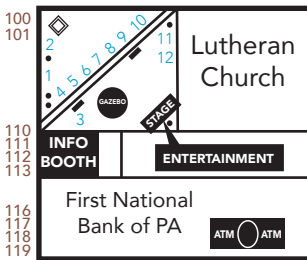

Bedford Fall Foliage Festival Vendor Map '23

E. JOHN ST.

VONDERSMITH AVE.

PENN ST.

CENTRAL WAY

PITT ST. (Lincoln Highway/Rt. 30)

S. JULIANA ST.

836
835
831
830
829
828
827
826
825
824
823
822
821
820
819
818

817
816
815
814
813
812
811
810
809
808
807
806
805
804
803
802
801
800

S. JULIANA ST.

158
157
156
155
154
153
152
151
149
147
146
145
140

PITT ST. (Lincoln Highway/Rt. 30)

FREE
Craft Vendor Parking and Bus Shuttle Service to and From Bedford

Bedford Co Fair Grounds
729 West Pitt Street
Bedford, PA 15522
814.623.9011

PITT ST. (Lincoln Highway/Rt. 30)

OLD BEDFORD VILLAGE BUS STOP

S. RICHARD ST. (Bus. Rt. 220)

→ Old Bedford Village • 220 Sawblade Rd • Bedford, PA 15522 • 814-623-1156 →

ENTERTAINMENT RIVER STAGE

INFO BOOTH

HC PT

RIVER FRONT